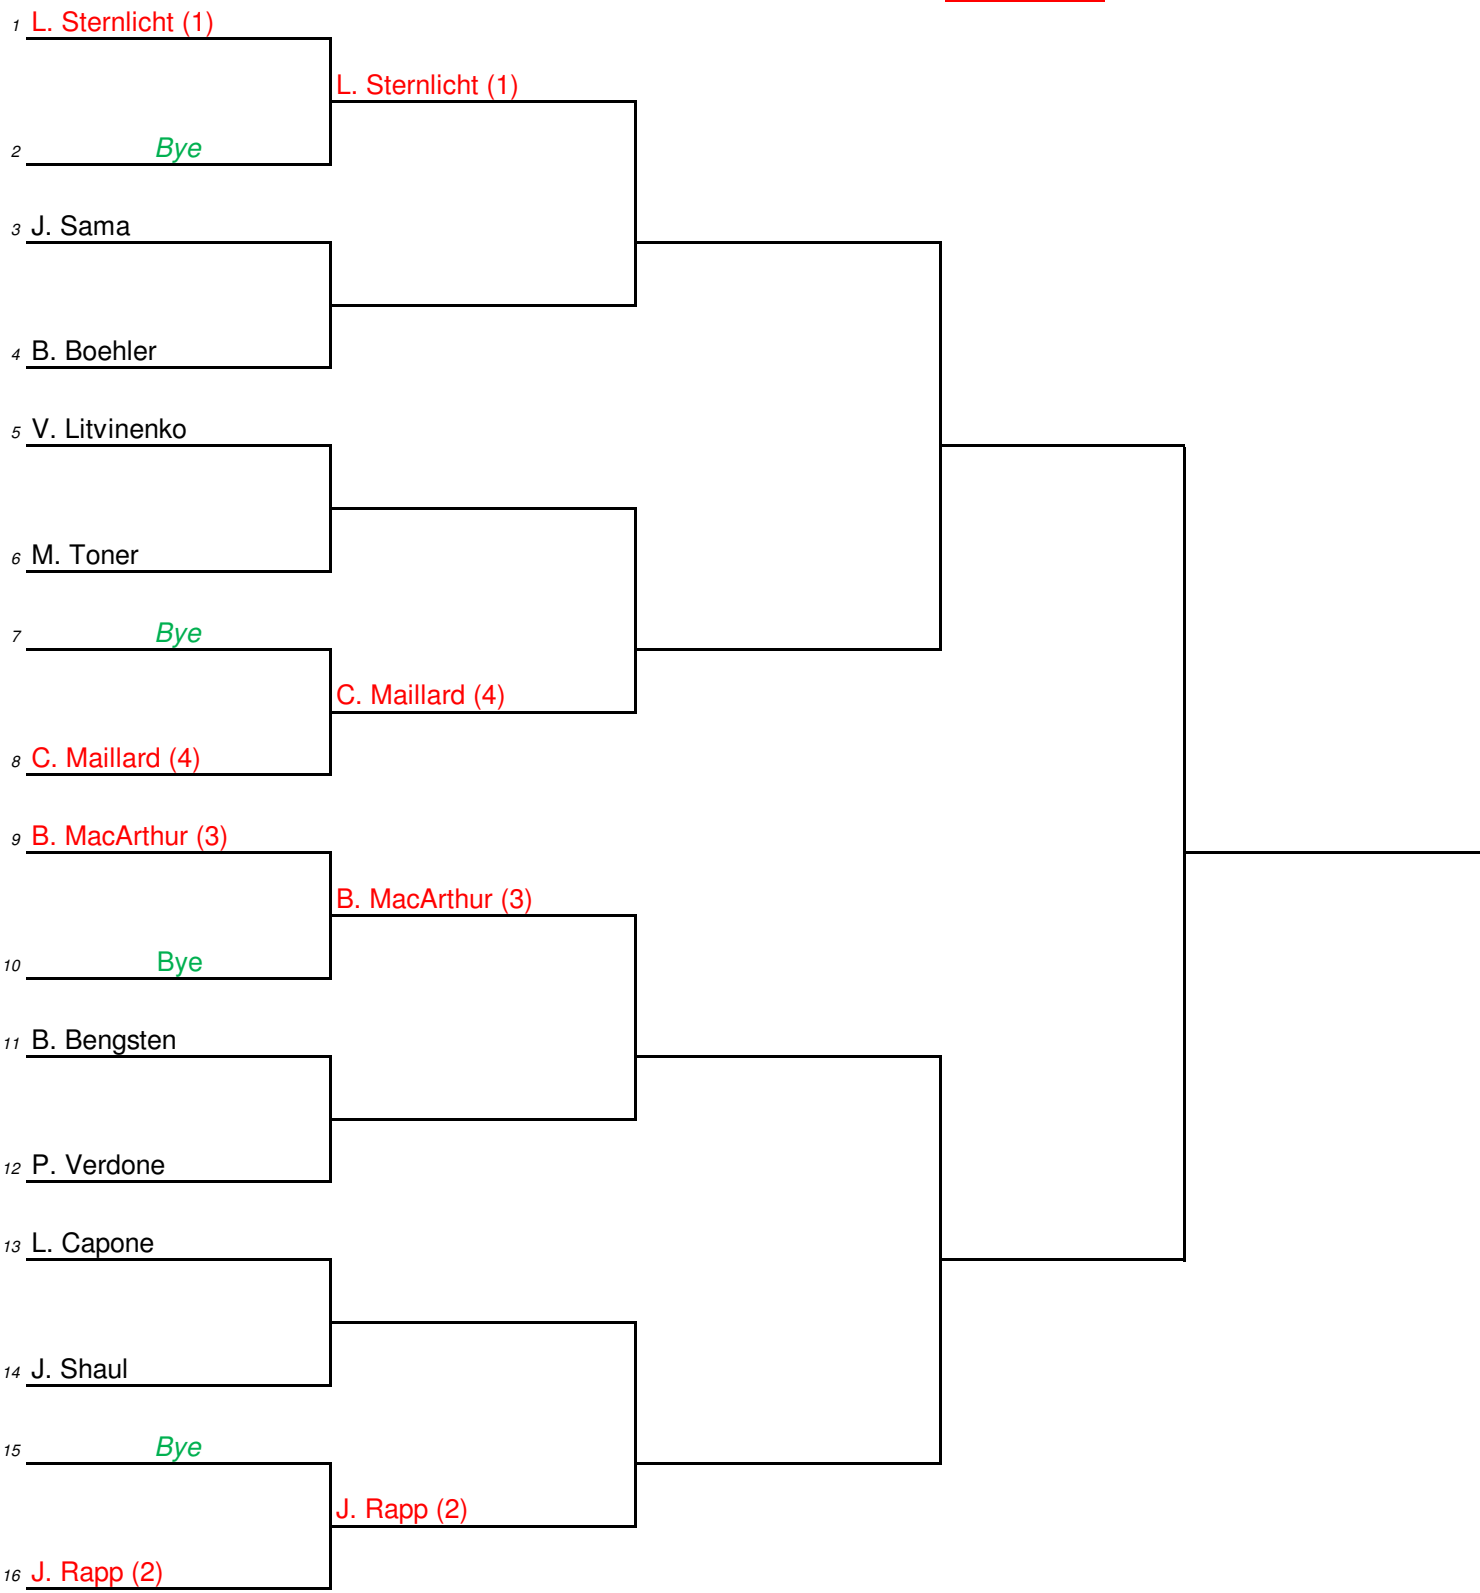

2010 Port Jefferson Country Club Tennis Championship & Dick O'Rourke Memorial Tournament
Main Draw: Men's Singles

SEEDS

1. L. Sternlicht

2. G. Rapp

3. B. MacArthur

4. C. Maillard

Play on 10/3